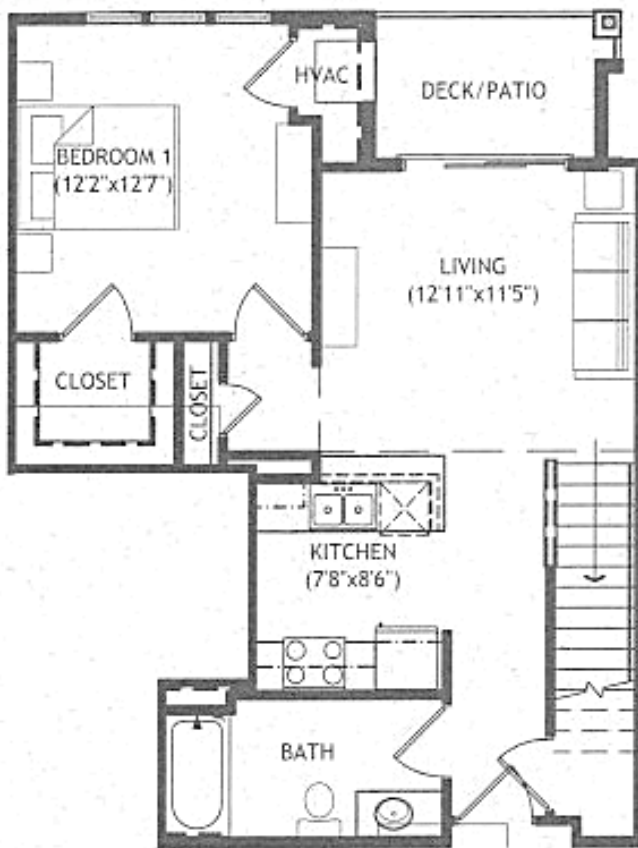

DELAFIELD WOODS

Model: Ice Age

Sq Ft: 1112

Bed: 2

Bath: 2

Floor plan and dimensions may vary

DELAFIELD WOODS

Model: Ice Age

Sq Ft: 1331

Bed: 2

Bath: 2

Floor plan and dimensions may vary