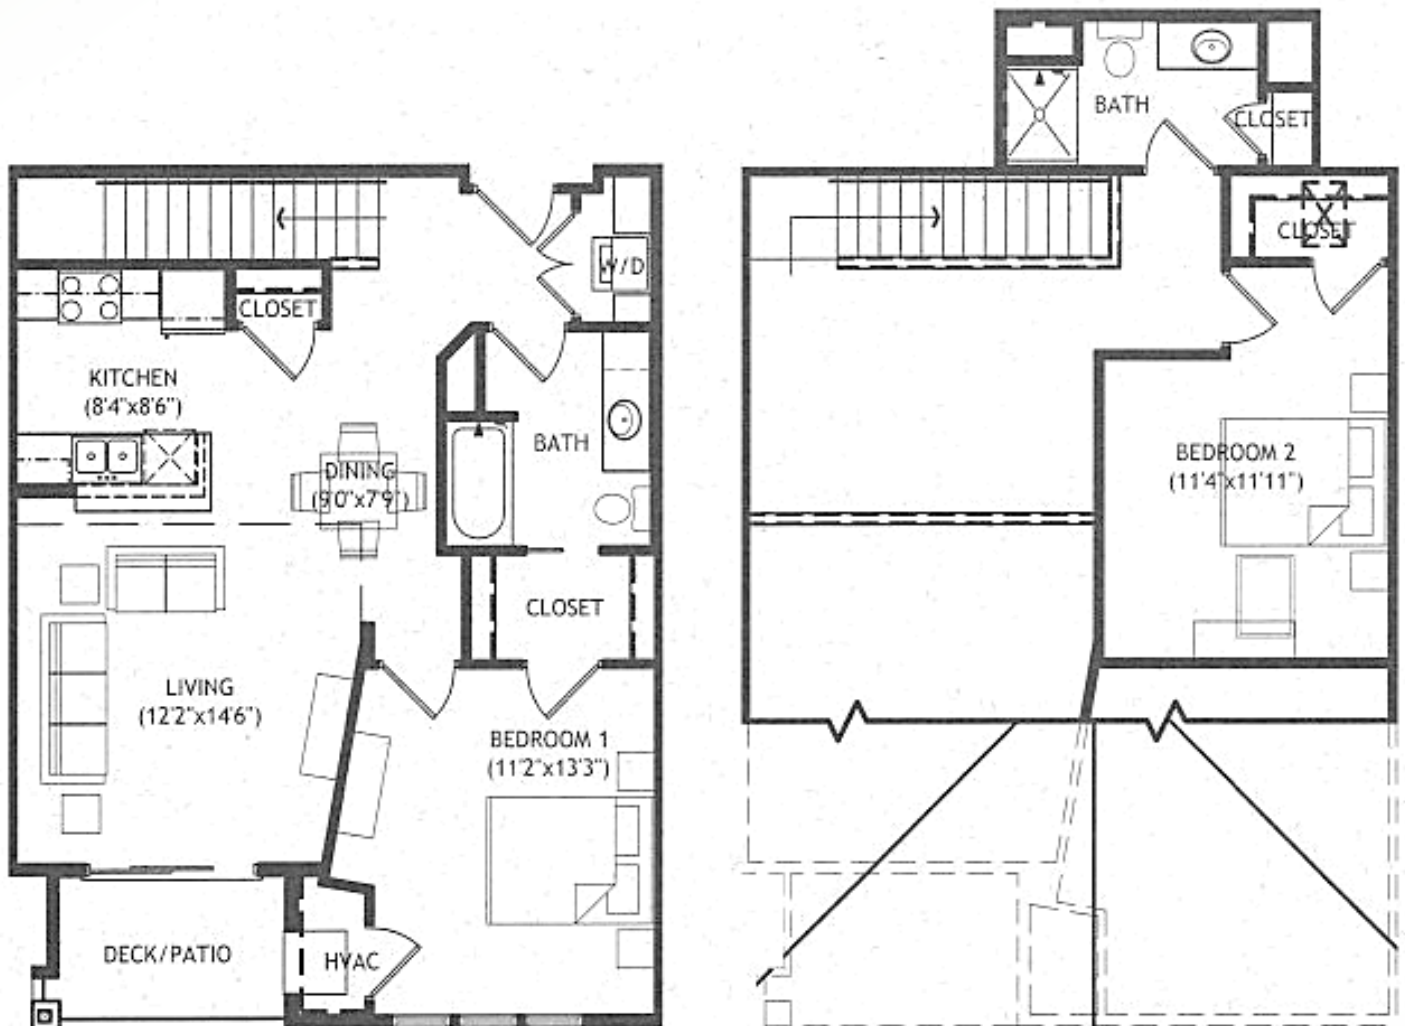

DELAFIELD WOODS

Model: Ice Age

Sq Ft: 1112

Bed: 2

Bath: 2

Floor plan and dimensions may vary

DELAFIELD WOODS

Model: Ice Age

Sq Ft: 1331

Bed: 2

Bath: 2

Floor plan and dimensions may vary