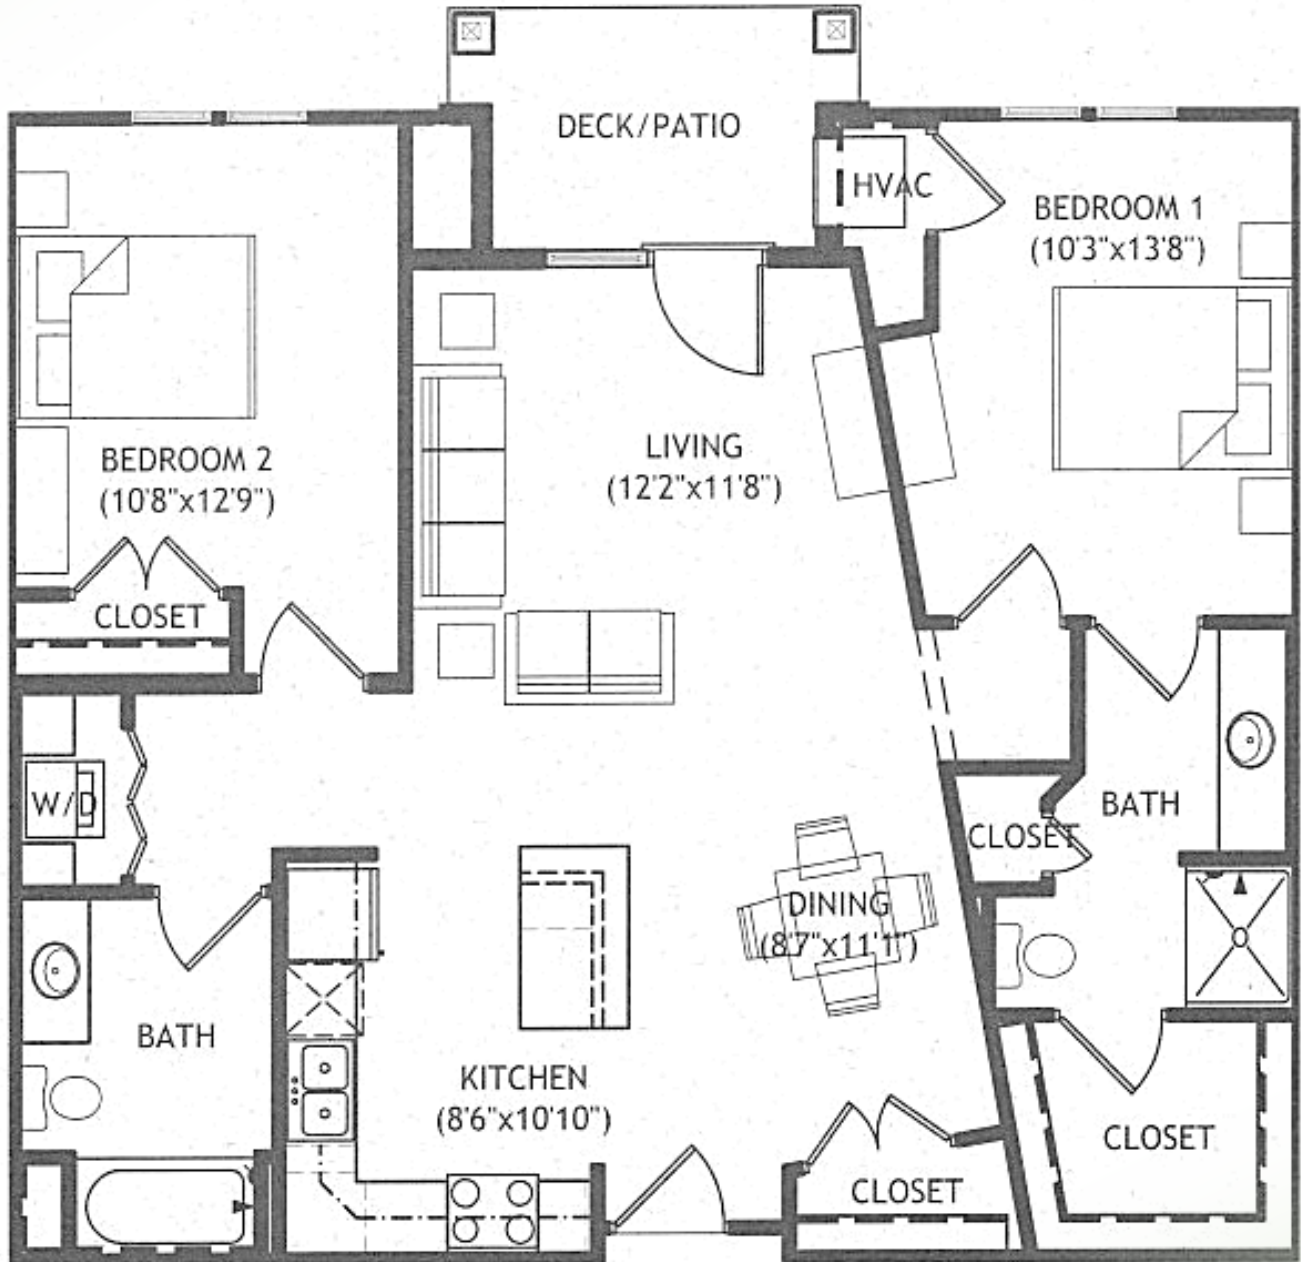

DELAFIELD WOODS

Model: Kohler

Sq Ft: 1127

Bed: 2

Bath: 2

Floor plan and dimensions may vary

DELAFIELD WOODS

Model: Kohler

Sq Ft: 1127

Bed: 2

Bath: 2

Floor plan and dimensions may vary