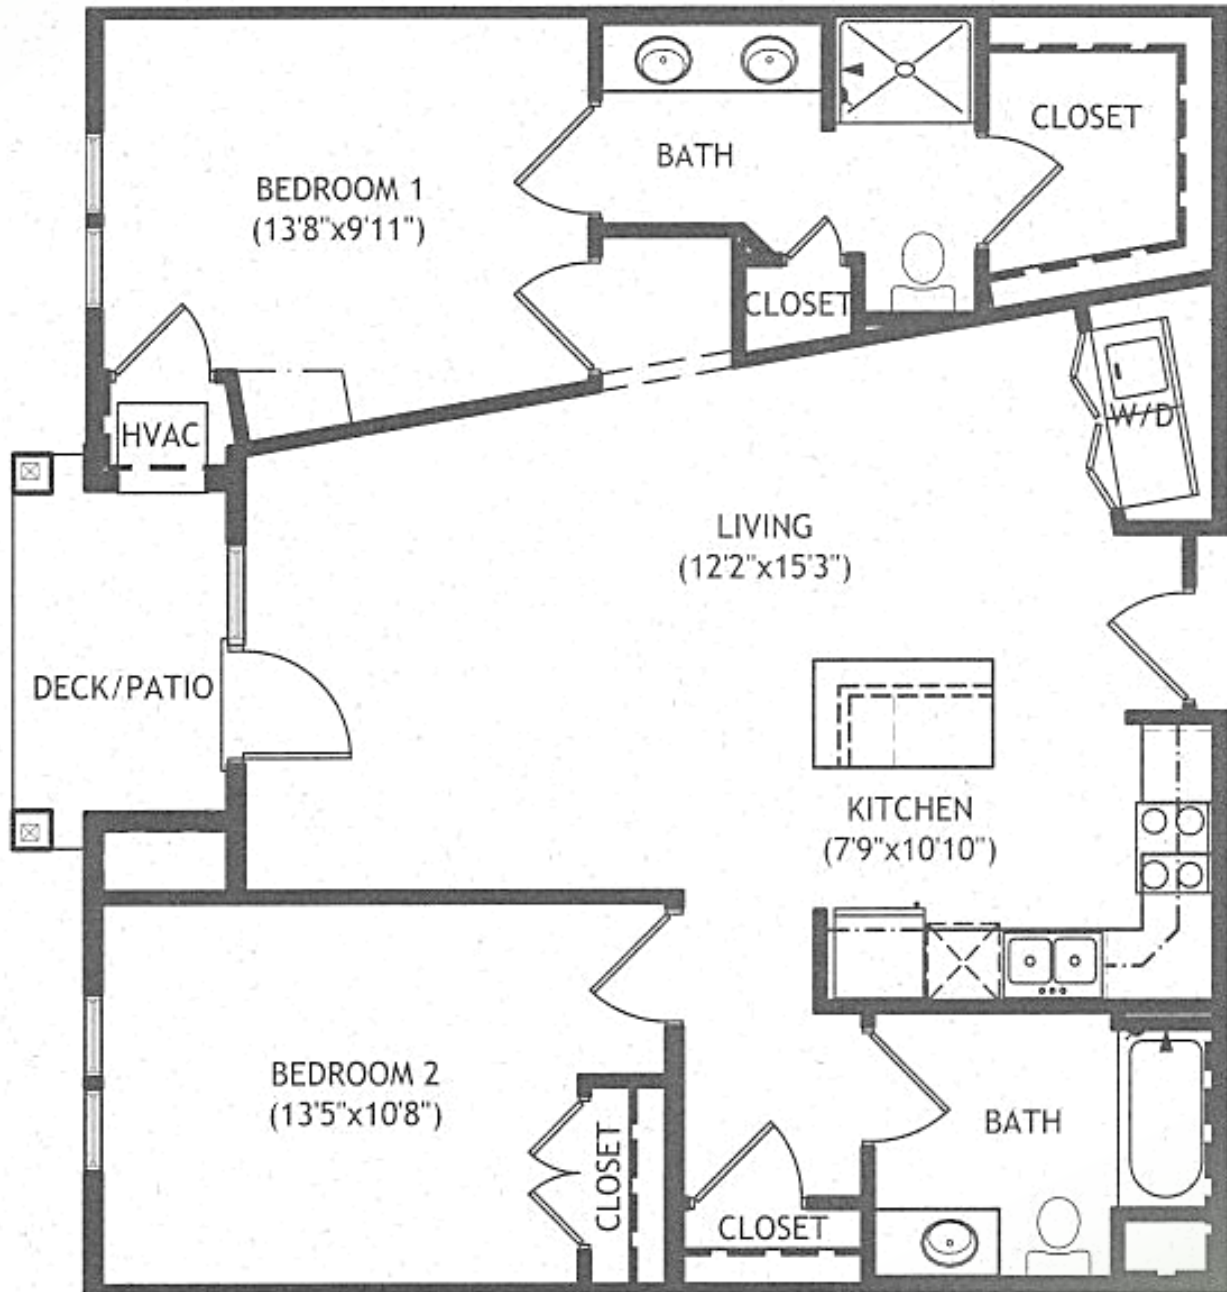

DELAFIELD WOODS

Model: Kohler

Sq Ft: 1127

Bed: 2

Bath: 2

Floor plan and dimensions may vary

DELAFIELD WOODS

Model: Kohler

Sq Ft: 1127

Bed: 2

Bath: 2

Floor plan and dimensions may vary