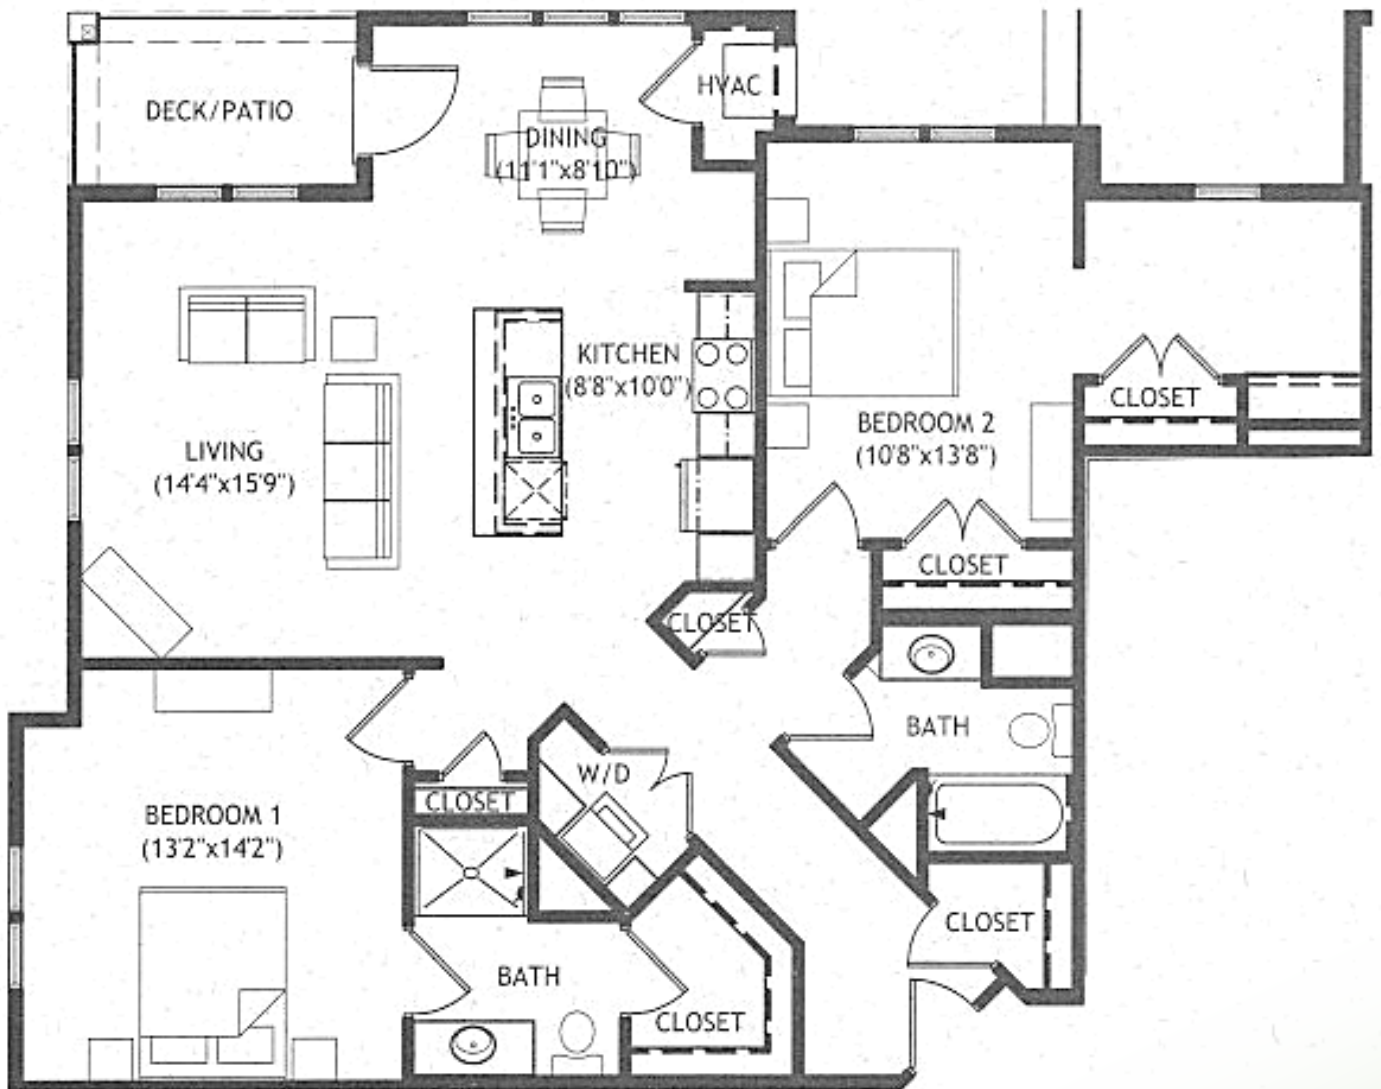

DELAFIELD WOODS

Model: Lapham
Sq Ft: 1184 - 1204
Bed: 2
Bath: 2

Floor plan and dimensions may vary

DELAFIELD WOODS

Model: Lapham

Sq Ft: 1297

Bed: 2

Bath: 2

Floor plan and dimensions may vary