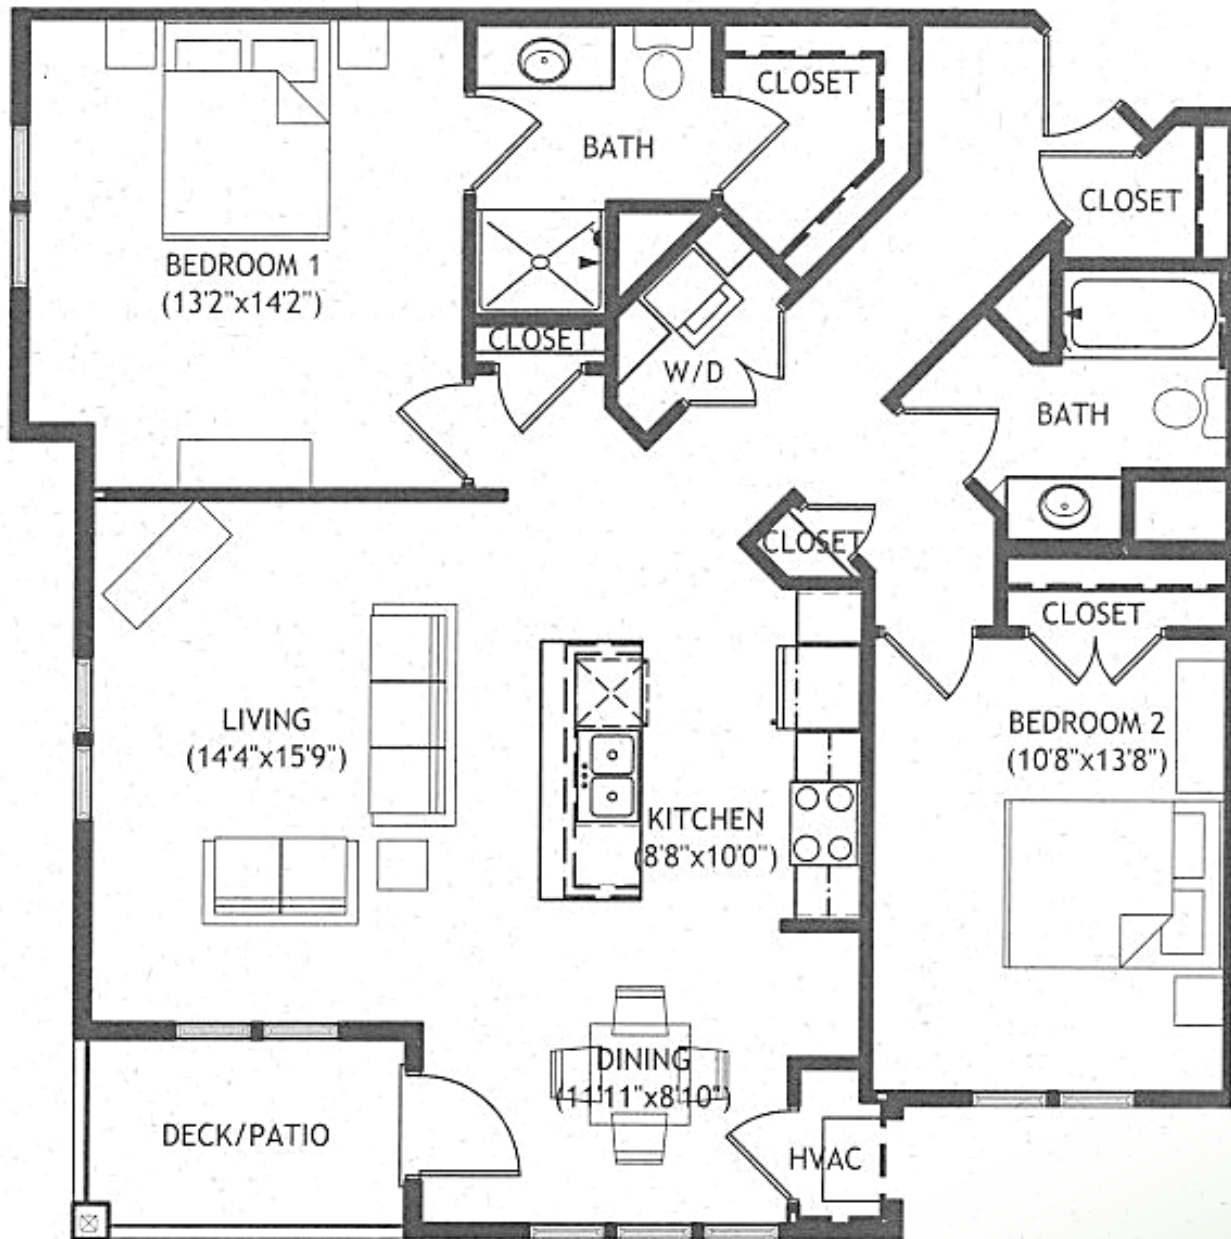

DELAFIELD WOODS

Model: Lapham
Sq Ft: 1184 - 1204
Bed: 2
Bath: 2

Floor plan and dimensions may vary

DELAFIELD WOODS

Model: Lapham

Sq Ft: 1297

Bed: 2

Bath: 2

Floor plan and dimensions may vary