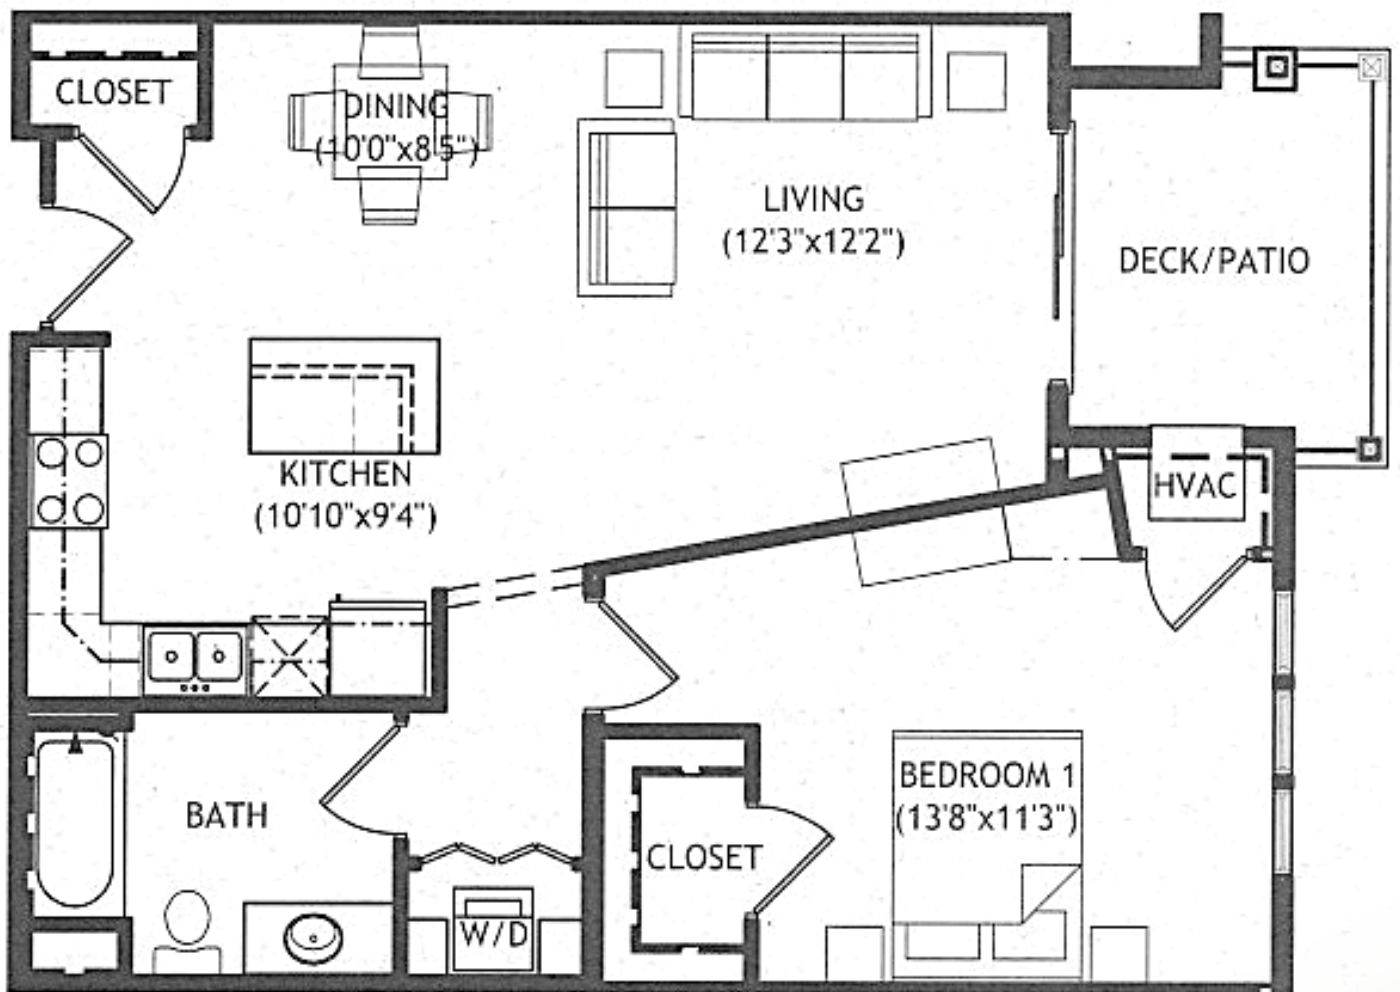

DELAFIELD WOODS

Model: Muir
Sq Ft: 807
Bed: 1
Bath: 1

Floor plan and dimensions may vary

DELAFIELD WOODS

Model: Muir
Sq Ft: 807
Bed: 1
Bath: 1

Floor plan and dimensions may vary

Model: Muir
Sq Ft: 818
Bed: 1
Bath: 1

DELAFIELD WOODS

Floor plan and dimensions may vary