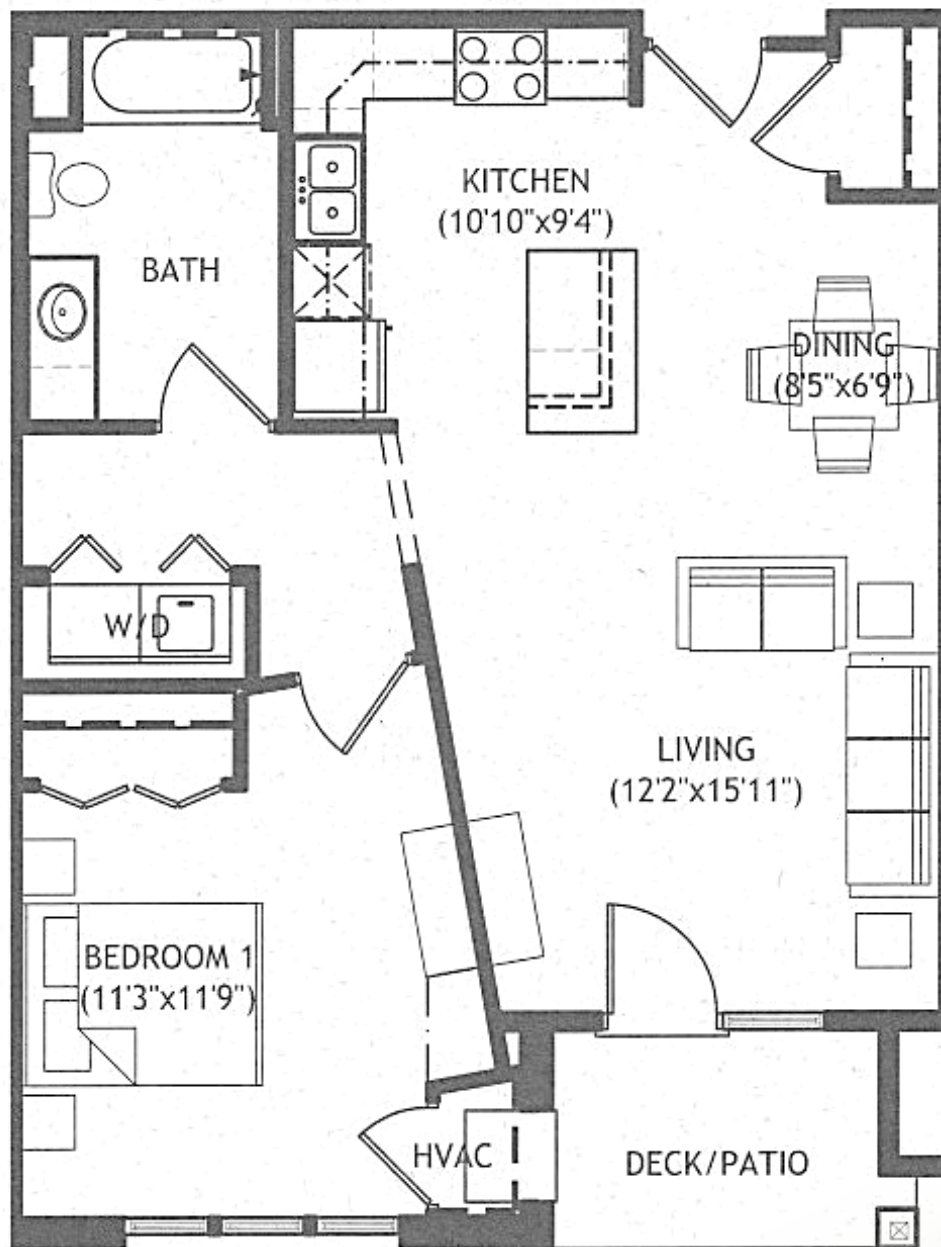

DELAFIELD WOODS

Model: Muir
Sq Ft: 807
Bed: 1
Bath: 1

Floor plan and dimensions may vary

DELAFIELD WOODS

Model: Muir
Sq Ft: 807
Bed: 1
Bath: 1

Floor plan and dimensions may vary

Model: Muir
Sq Ft: 818
Bed: 1
Bath: 1

DELAFIELD WOODS

Floor plan and dimensions may vary