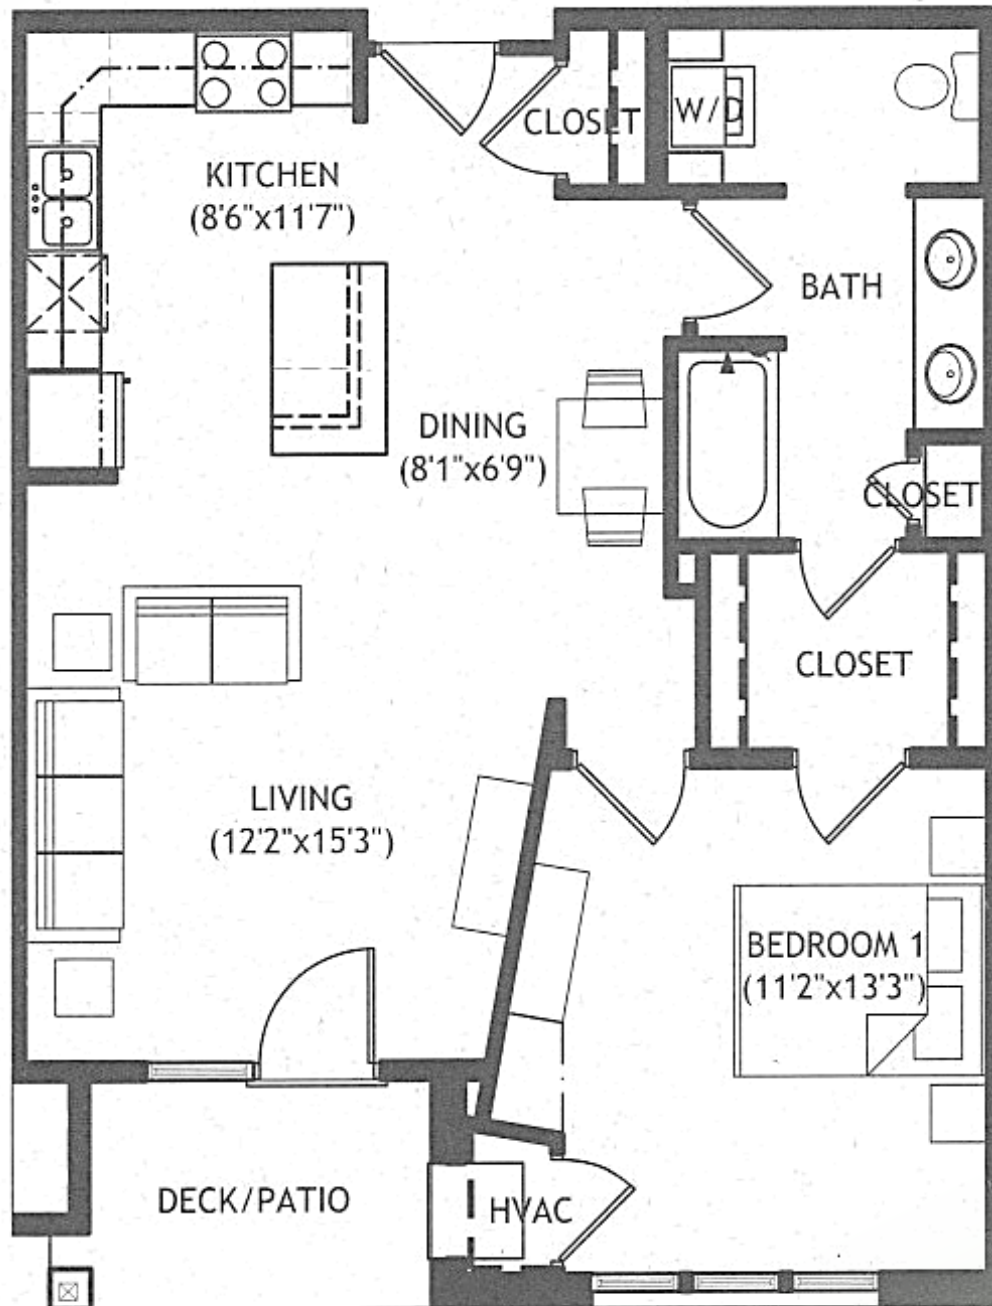

DELAFIELD WOODS

Model: Muir
Sq Ft: 807
Bed: 1
Bath: 1

Floor plan and dimensions may vary

DELAFIELD WOODS

Model: Muir
Sq Ft: 807
Bed: 1
Bath: 1

Floor plan and dimensions may vary

Model: Muir
Sq Ft: 818
Bed: 1
Bath: 1

DELAFIELD WOODS

Floor plan and dimensions may vary