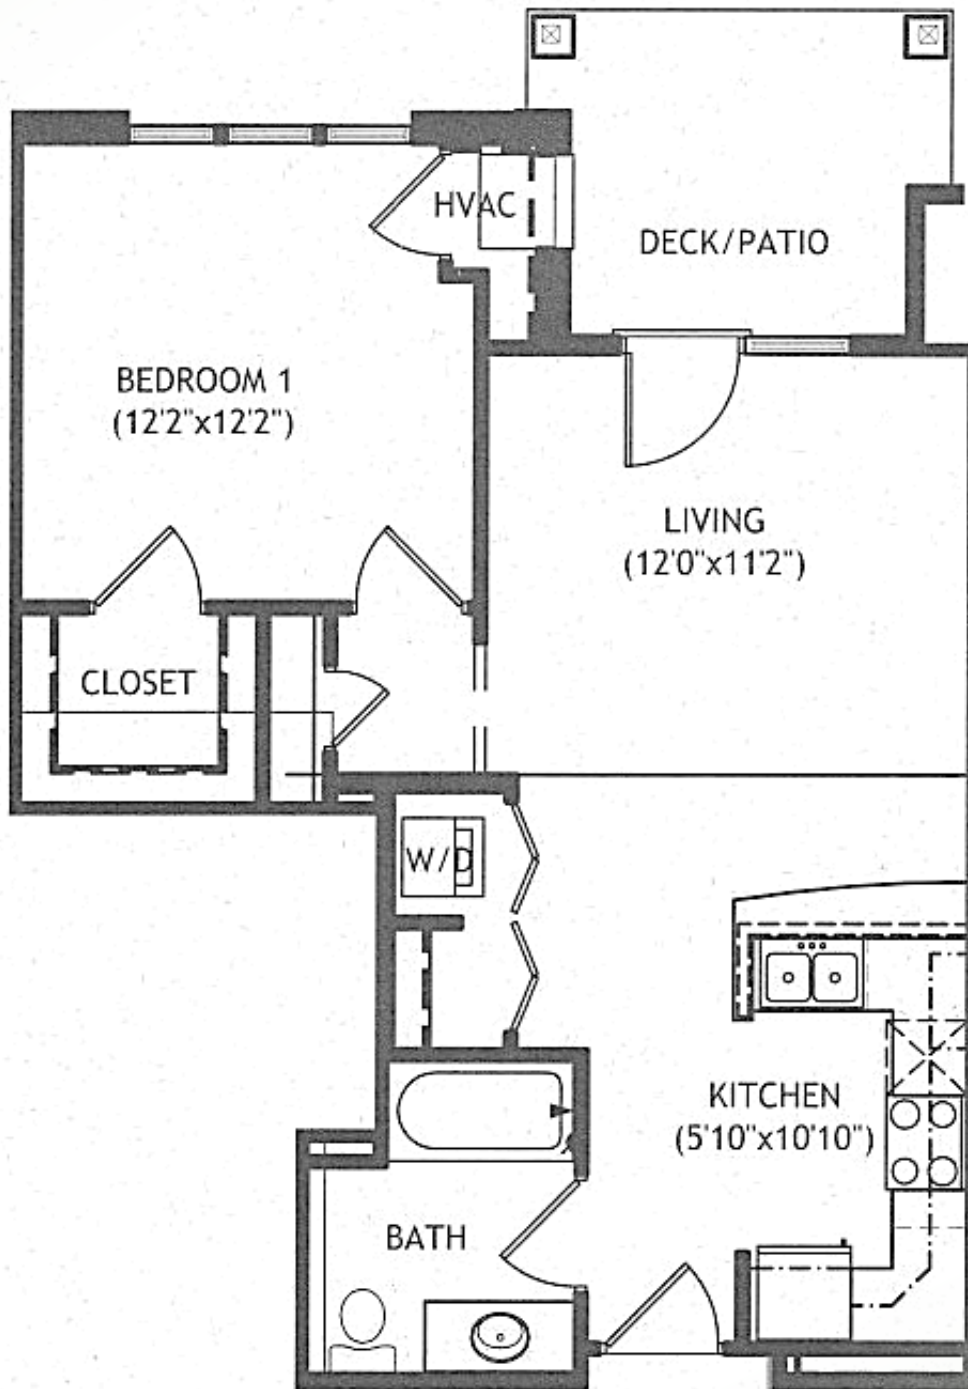

Model: Nashota
Sq Ft: 652
Bed: 1
Bath: 1

DELAFIELD WOODS

Floor plan and dimensions may vary