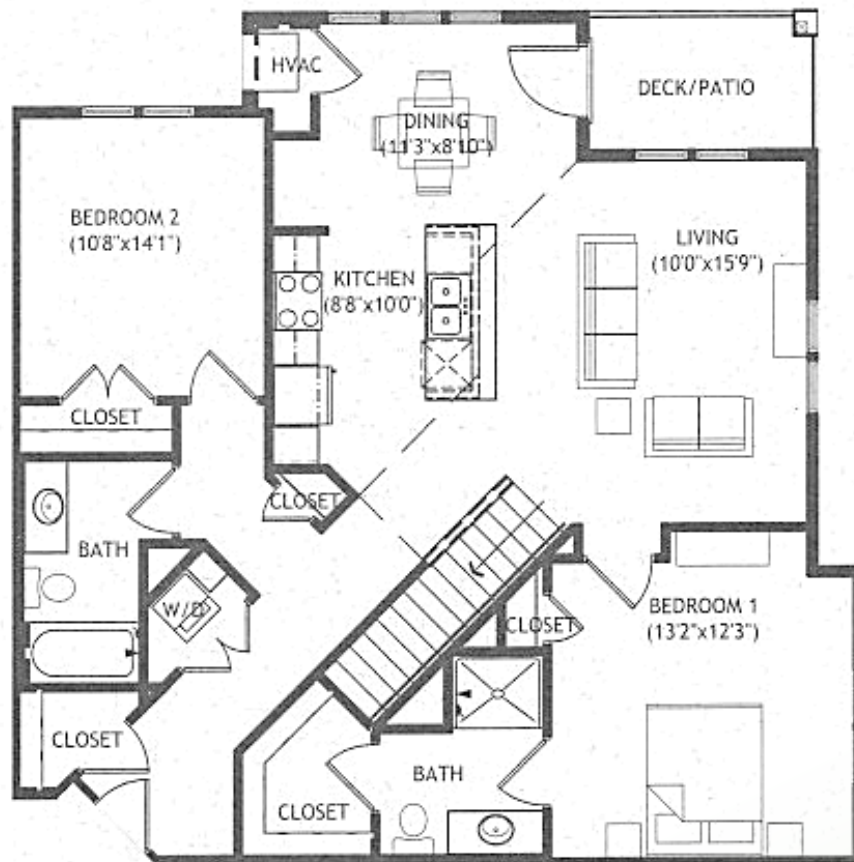

DELAFIELD WOODS

Model: Summit
Sq Ft: 1446
Bed: 2 + LOFT
Bath: 2

Floor plan and dimensions may vary

DELAFIELD WOODS

Model: Summit
Sq Ft: 1539
Bed: 2 + LOFT
Bath: 2

Floor plan and dimensions may vary