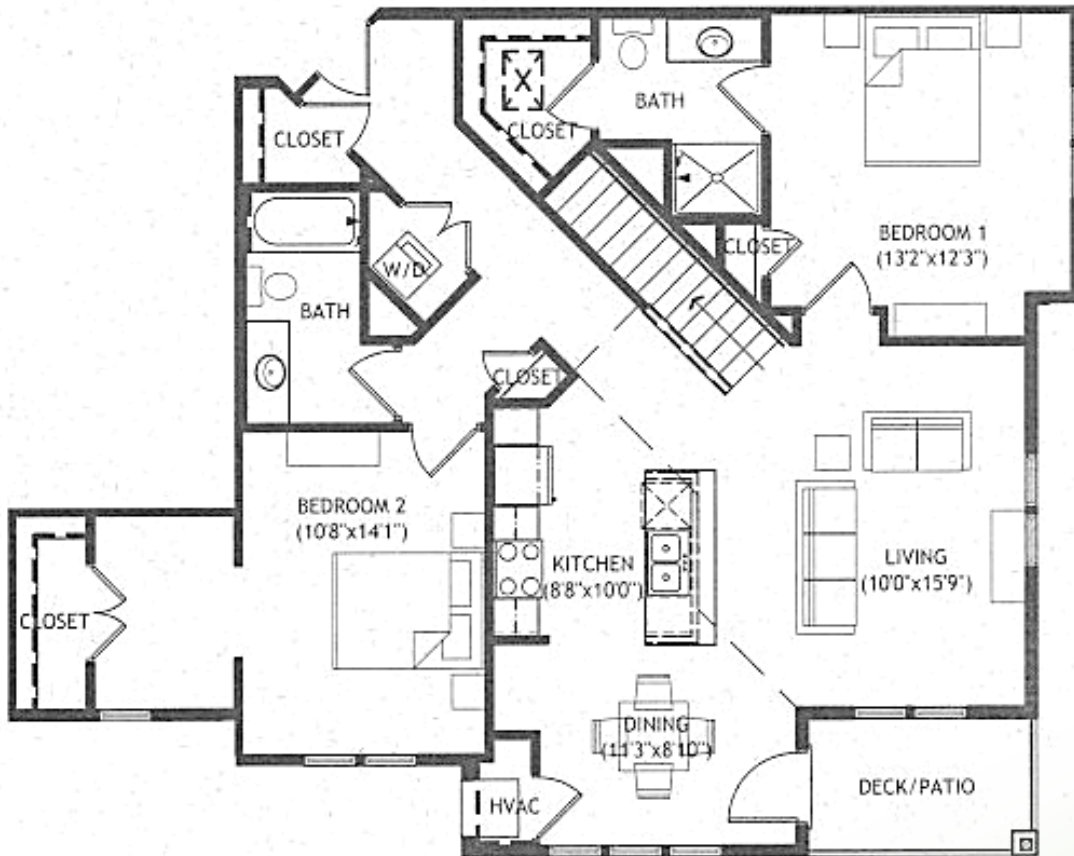

DELAFIELD WOODS

Model: Summit
Sq Ft: 1446
Bed: 2 + LOFT
Bath: 2

Floor plan and dimensions may vary

DELAFIELD WOODS

Model: Summit
Sq Ft: 1539
Bed: 2 + LOFT
Bath: 2

Floor plan and dimensions may vary