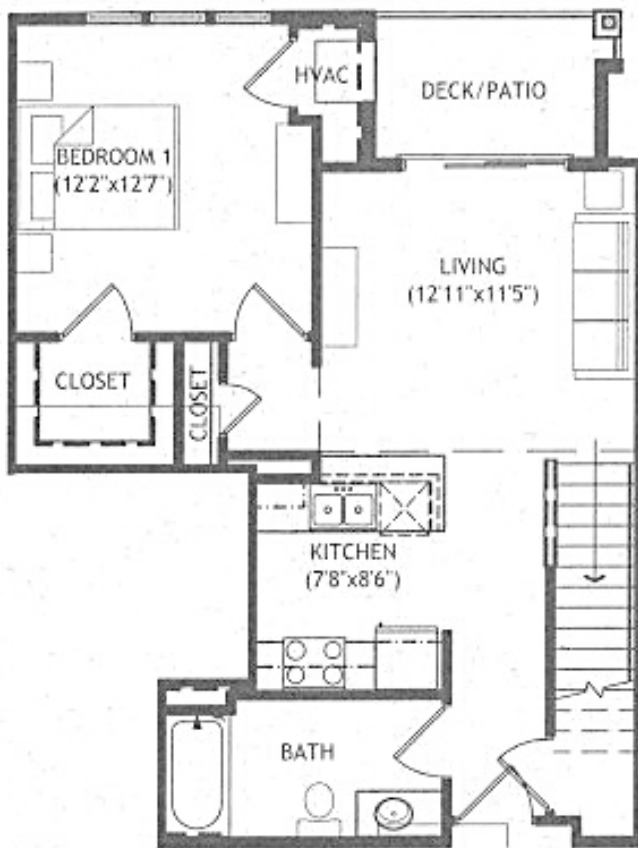

Model: Ice Age

Sq Ft: 1112

Bed: 2

Bath: 2

Floor plan and dimensions may vary

DELAFIELD WOODS

JDMcCORMICK
PROPERTIES

Model: Ice Age

Sq Ft: 1331

Bed: 2

Bath: 2

Floor plan and dimensions may vary

jdmccormick.com 608.819.6500