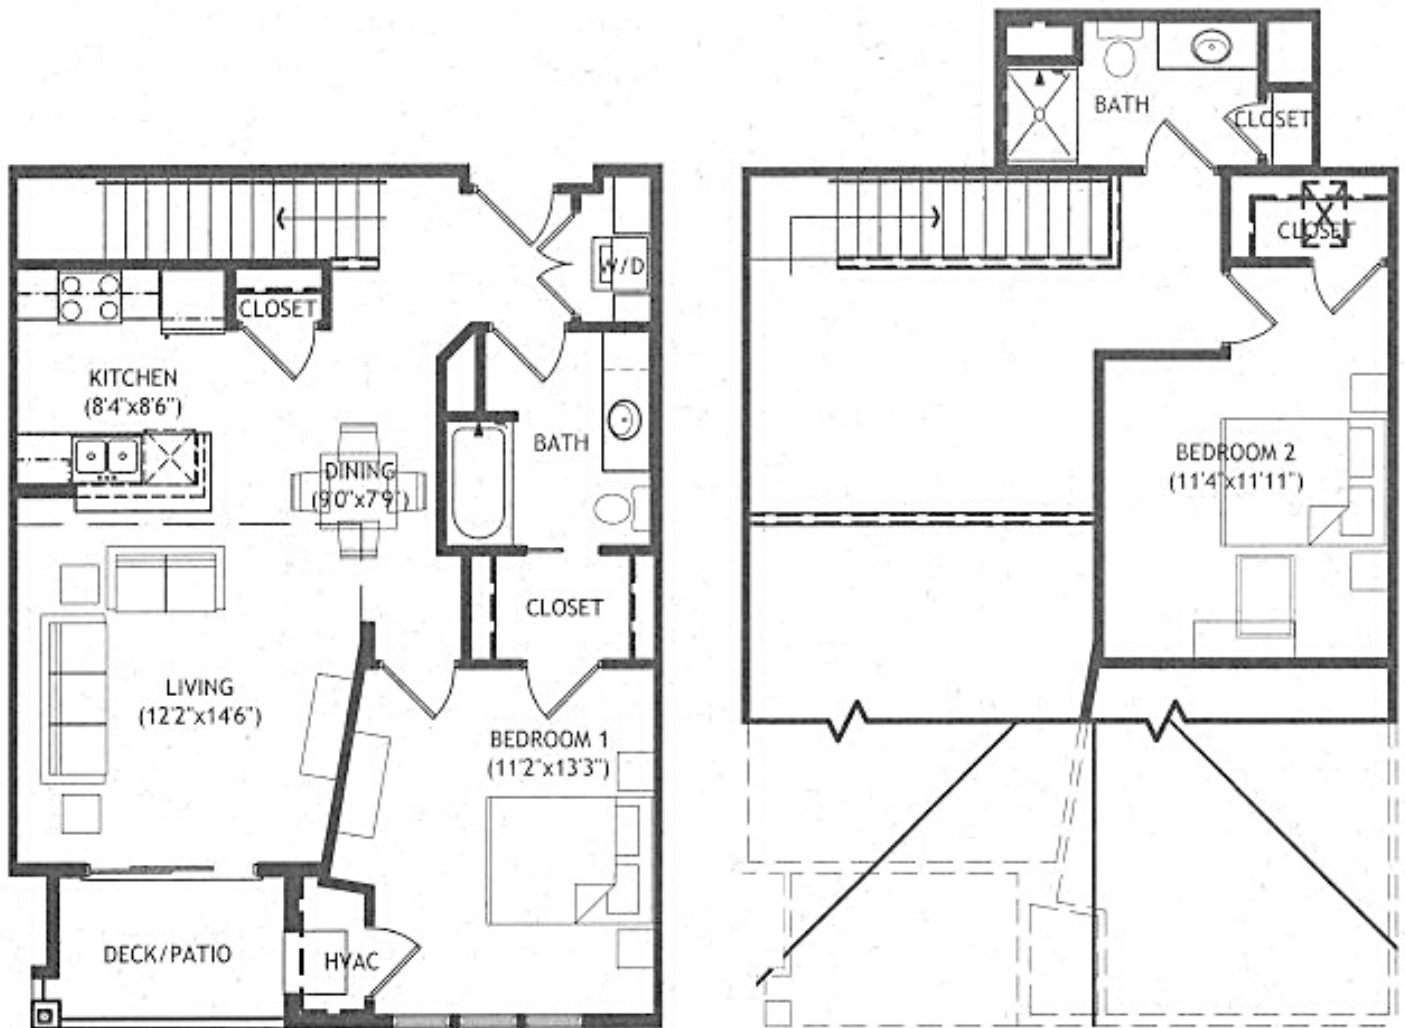

Model: Ice Age

Sq Ft: 1112

Bed: 2

Bath: 2

Floor plan and dimensions may vary

DELAFIELD WOODS

JDMcCORMICK
PROPERTIES

Model: Ice Age

Sq Ft: 1331

Bed: 2

Bath: 2

Floor plan and dimensions may vary

jdmccormick.com 608.819.6500