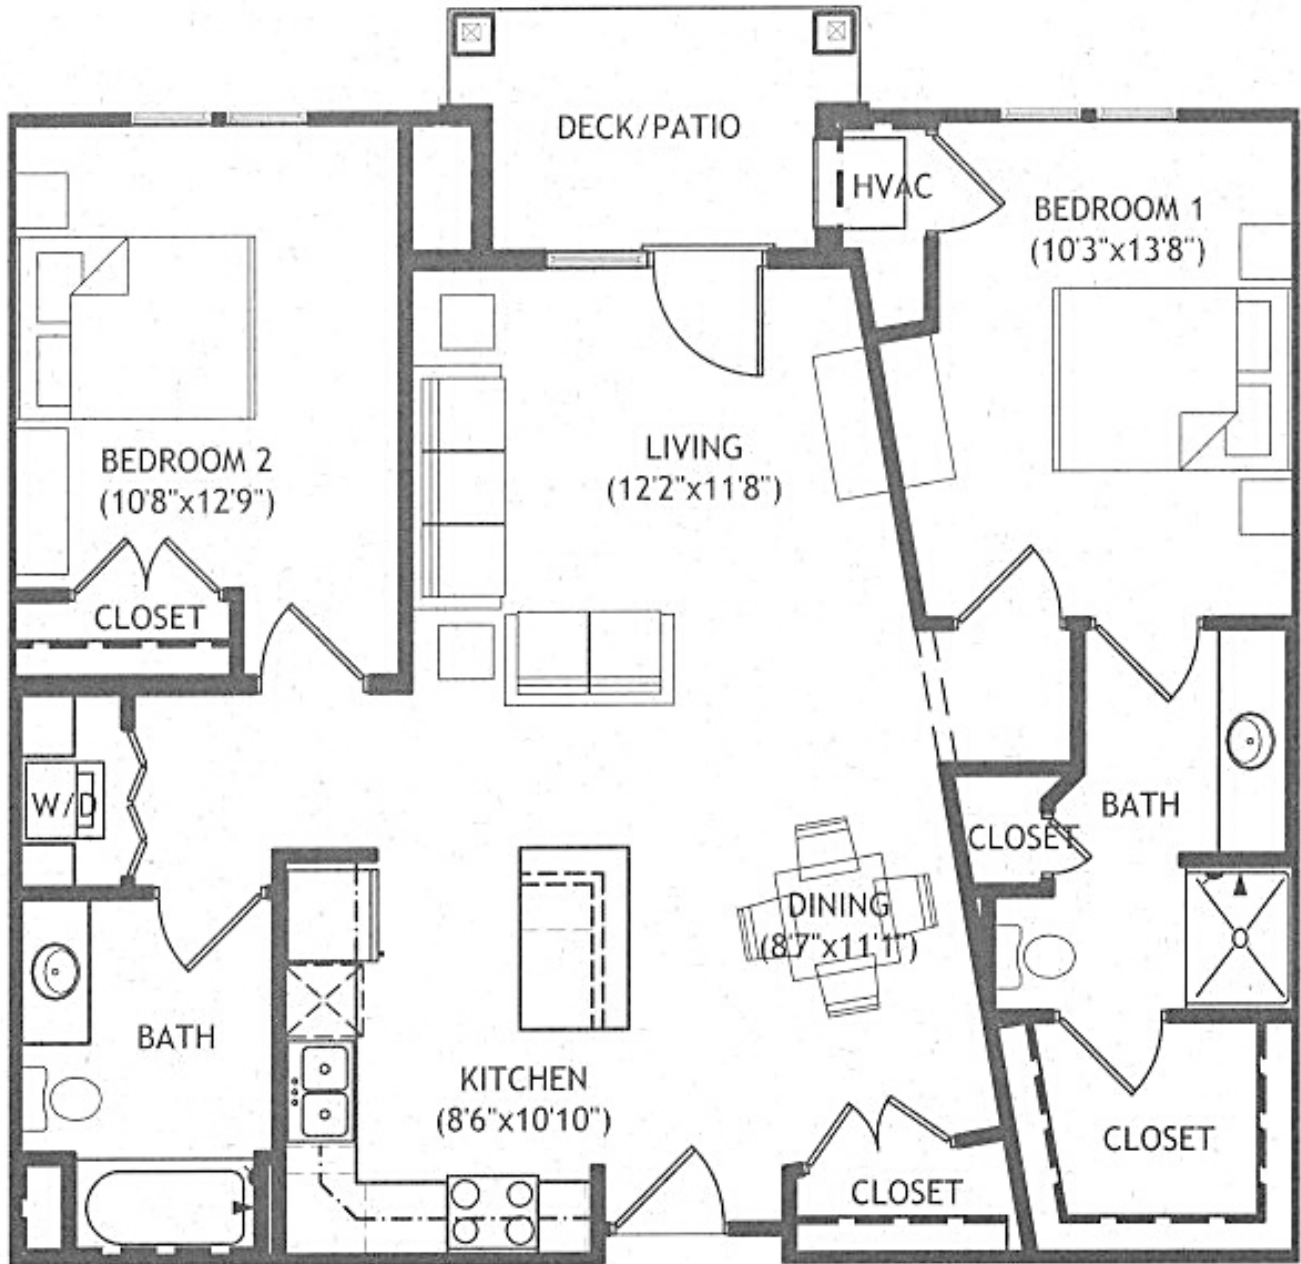

DELAFIELD WOODS

JDMcCORMICK
PROPERTIES

Model: Kohler

Sq Ft: 1127

Bed: 2

Bath: 2

Floor plan and dimensions may vary

DELAFIELD WOODS

JDMcCORMICK
PROPERTIES

Model: Kohler

Sq Ft: 1127

Bed: 2

Bath: 2

Floor plan and dimensions may vary

jdmccormick.com 608.819.6500