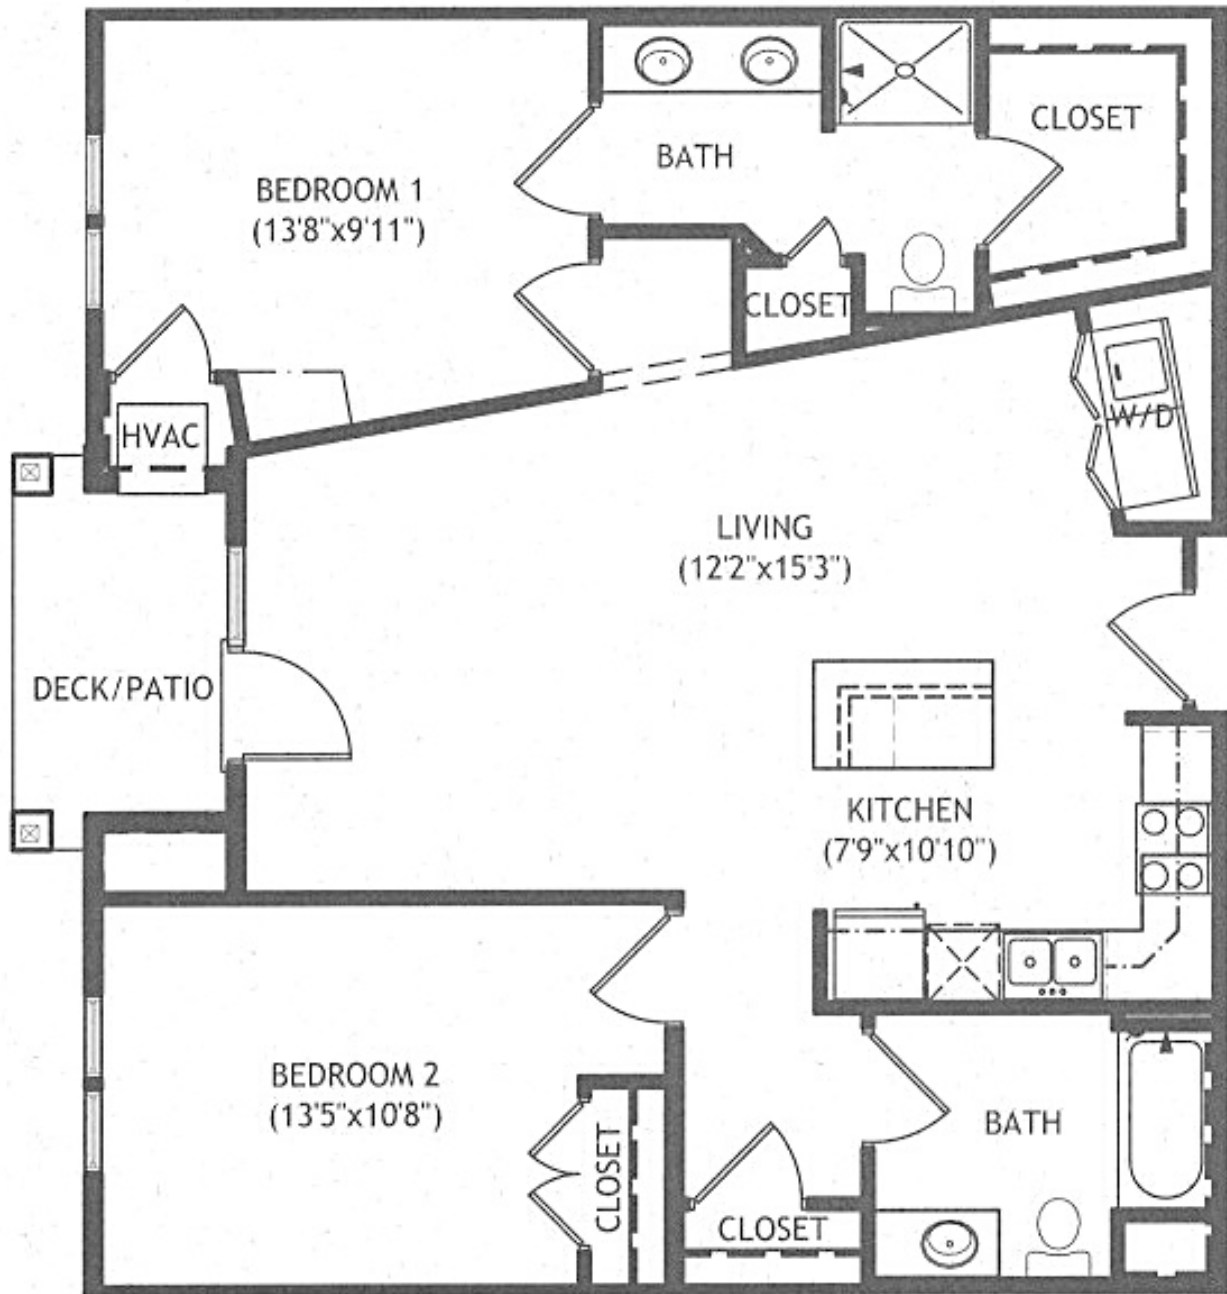

DELAFIELD WOODS

JDMcCORMICK
PROPERTIES

Model: Kohler

Sq Ft: 1127

Bed: 2

Bath: 2

Floor plan and dimensions may vary

DELAFIELD WOODS

JDMcCORMICK
PROPERTIES

Model: Kohler

Sq Ft: 1127

Bed: 2

Bath: 2

Floor plan and dimensions may vary

jdmccormick.com 608.819.6500