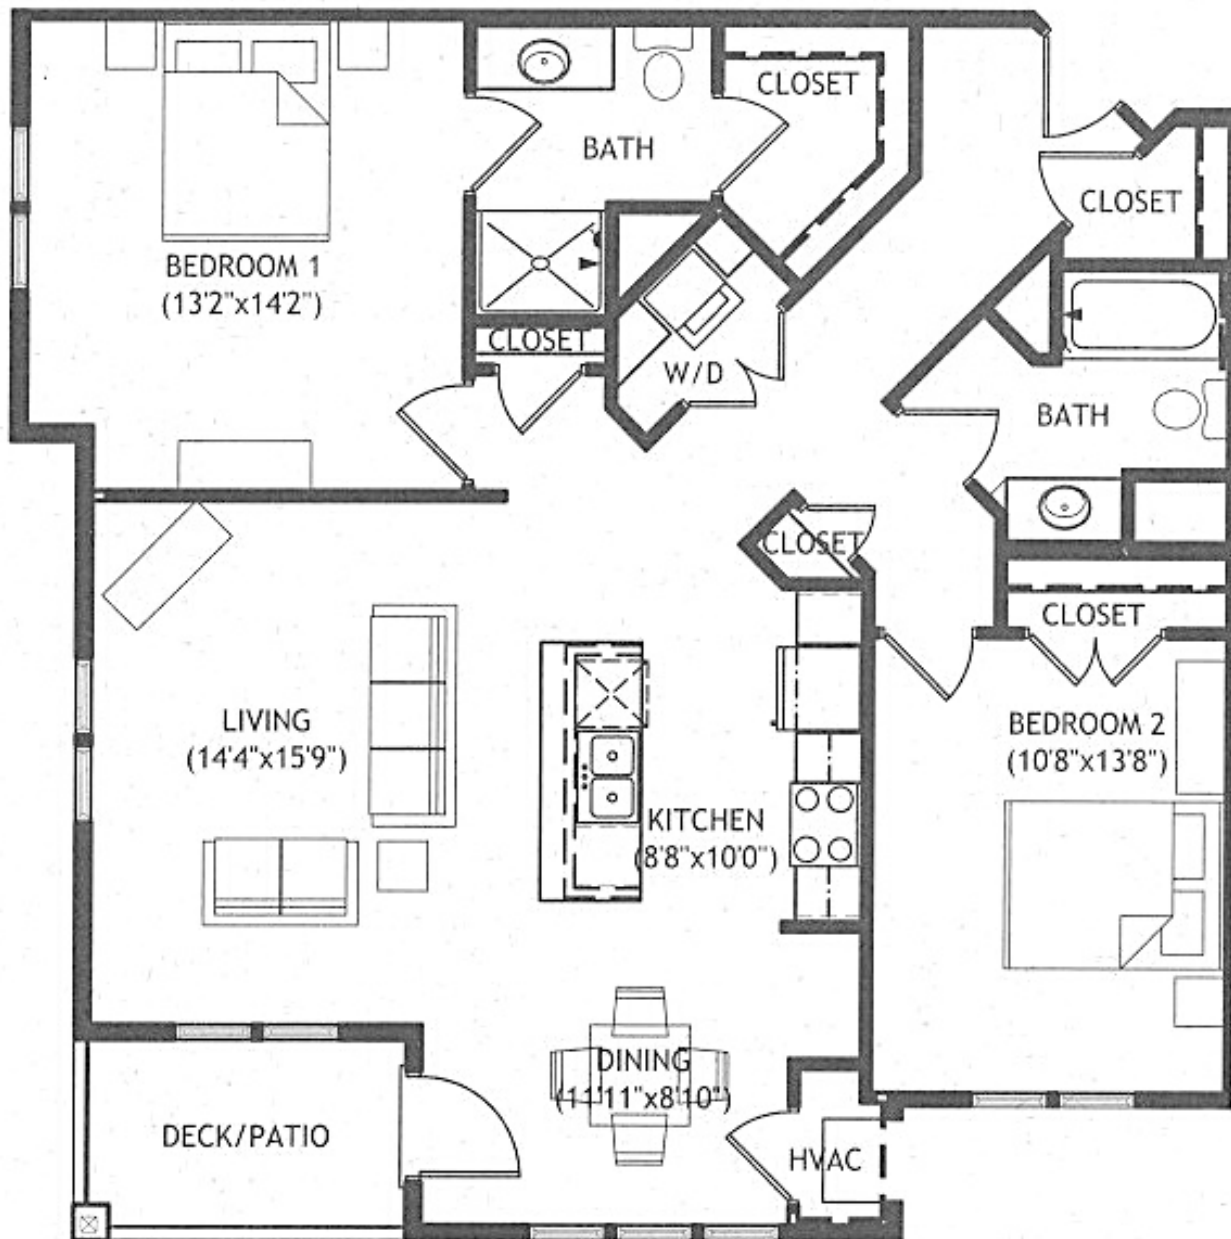

Model: Lapham

Sq Ft: 1184

Bed: 2

Bath: 2

Floor plan and dimensions may vary

DELAFIELD WOODS

JDMcCORMICK
PROPERTIES

Model: Lapham

Sq Ft: 1297

Bed: 2

Bath: 2

Floor plan and dimensions may vary