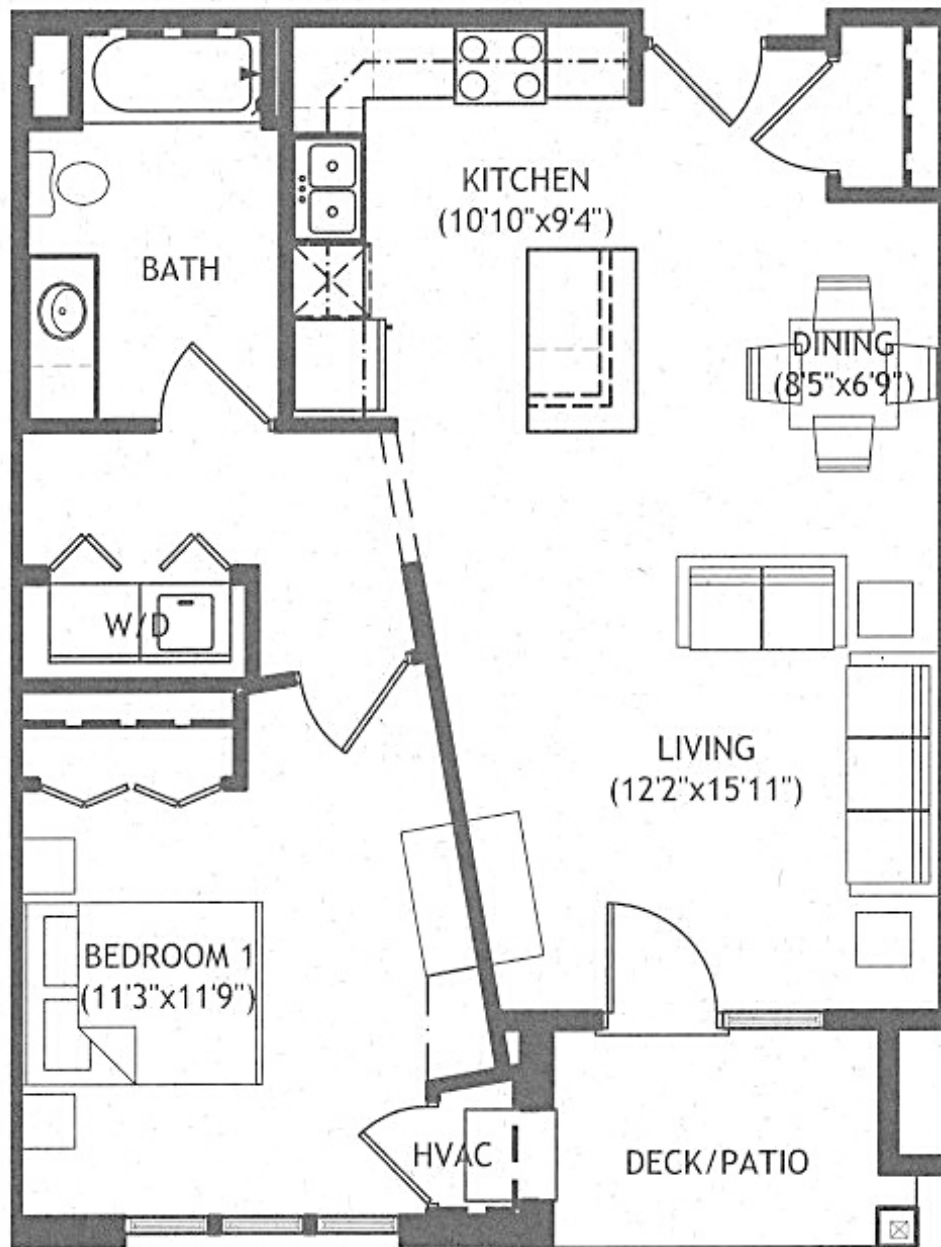

DELAFIELD WOODS

JDMcCORMICK
PROPERTIES

Model: Muir

Sq Ft: 807

Bed: 1

Bath: 1

Floor plan and dimensions may vary

DELAFIELD WOODS

JDMcCORMICK
PROPERTIES

Model: Muir

Sq Ft: 807

Bed: 1

Bath: 1

Floor plan and dimensions may vary

jdmccormick.com 608.819.6500

DELAFIELD WOODS

JDMcCORMICK
PROPERTIES

Model: Muir

Sq Ft: 818

Bed: 1

Bath: 1

Floor plan and dimensions may vary