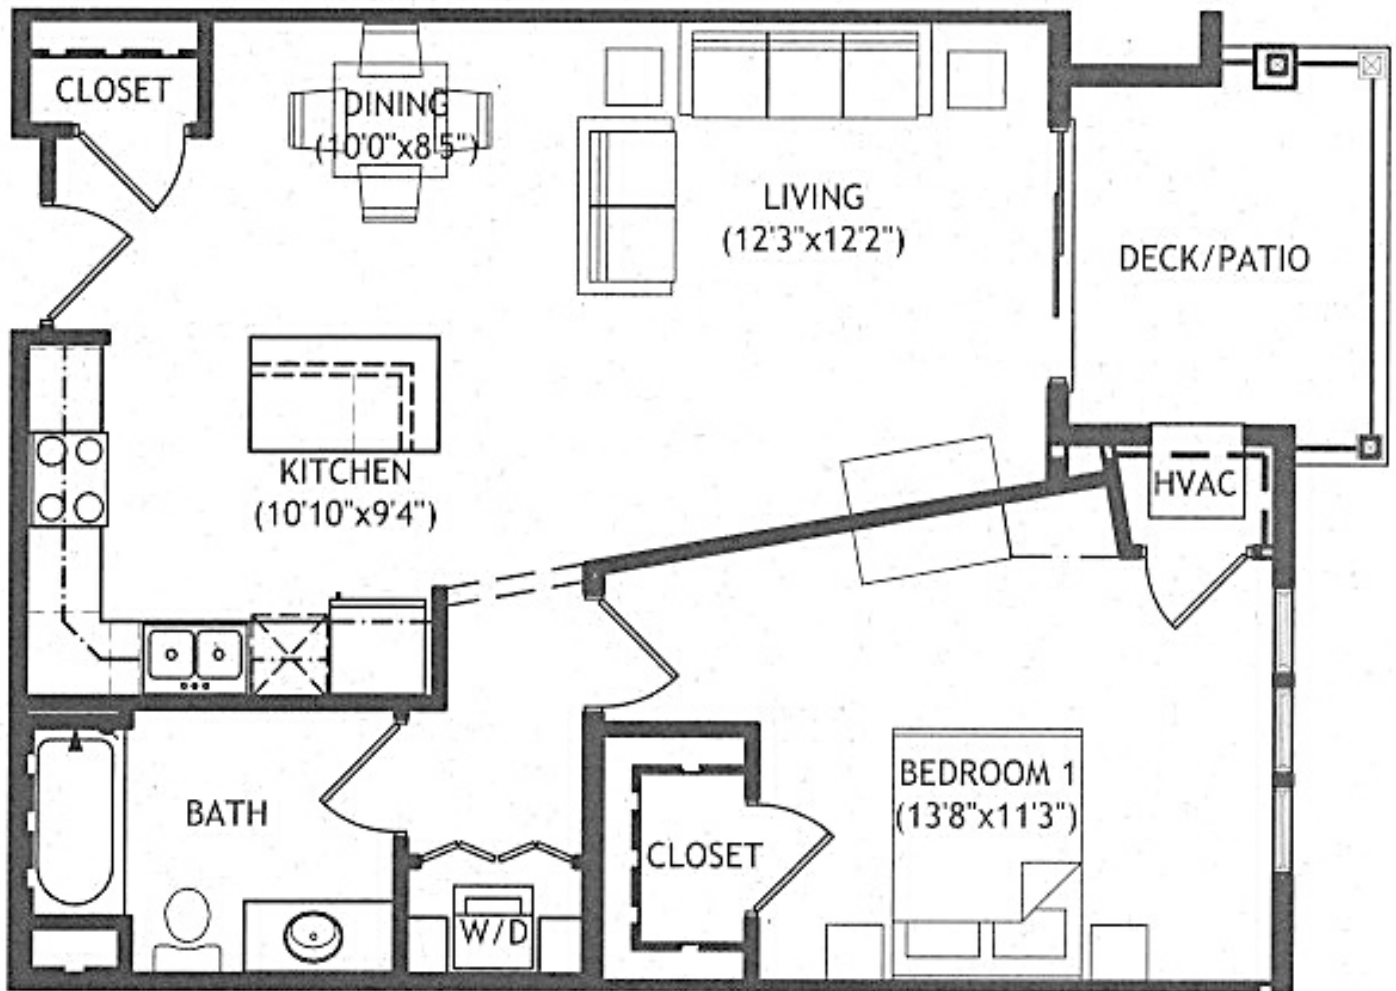

DELAFIELD WOODS

JDMcCORMICK
PROPERTIES

Model: Muir

Sq Ft: 807

Bed: 1

Bath: 1

Floor plan and dimensions may vary

DELAFIELD WOODS

JDMcCORMICK
PROPERTIES

Model: Muir

Sq Ft: 807

Bed: 1

Bath: 1

Floor plan and dimensions may vary

jdmccormick.com 608.819.6500

DELAFIELD WOODS

JDMcCORMICK
PROPERTIES

Model: Muir

Sq Ft: 818

Bed: 1

Bath: 1

Floor plan and dimensions may vary